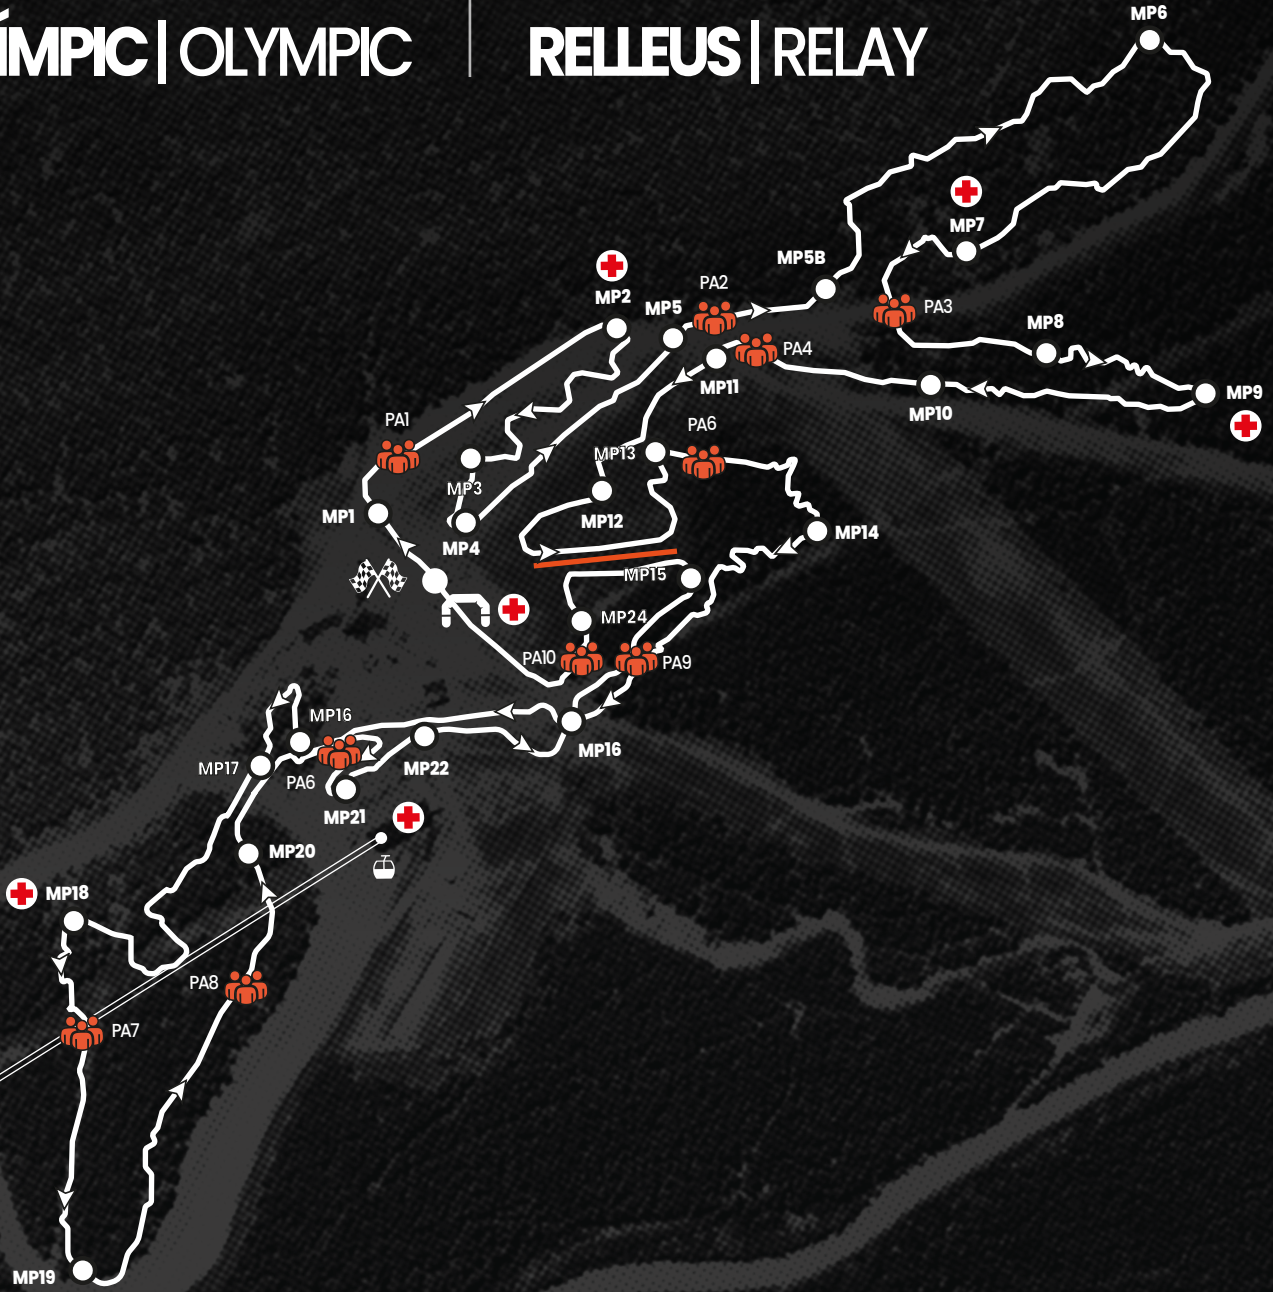

XCO

CROSS-COUNTRY
OLÍMPIC | OLYMPIC

XCR

CROSS-COUNTRY
RELLEUS | RELAY

Pal

160 m

4 km

Circuit